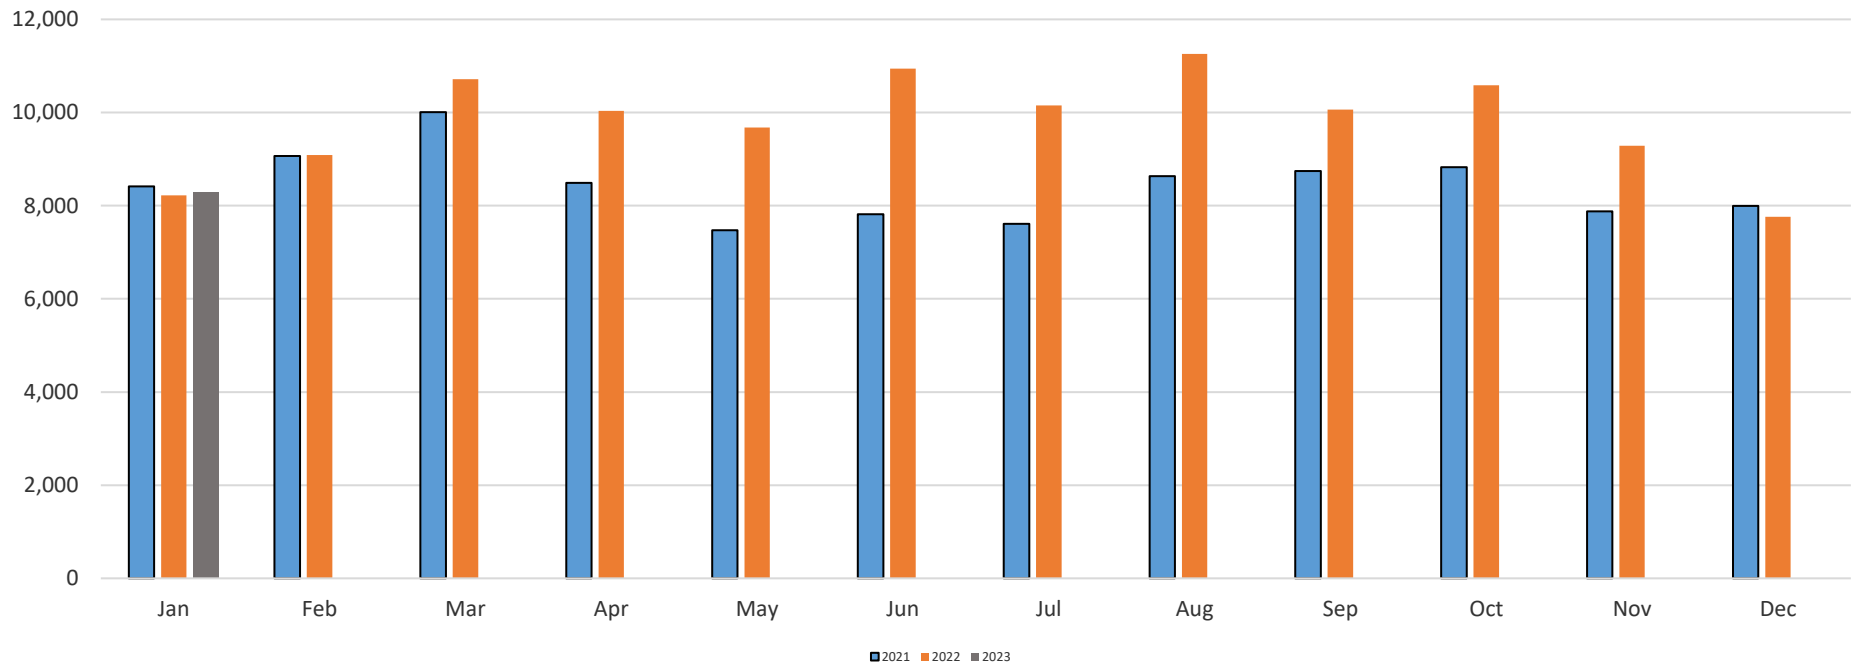

Fixed Route Yearly Citylink North

Fixed Route Yearly Comparison Combined