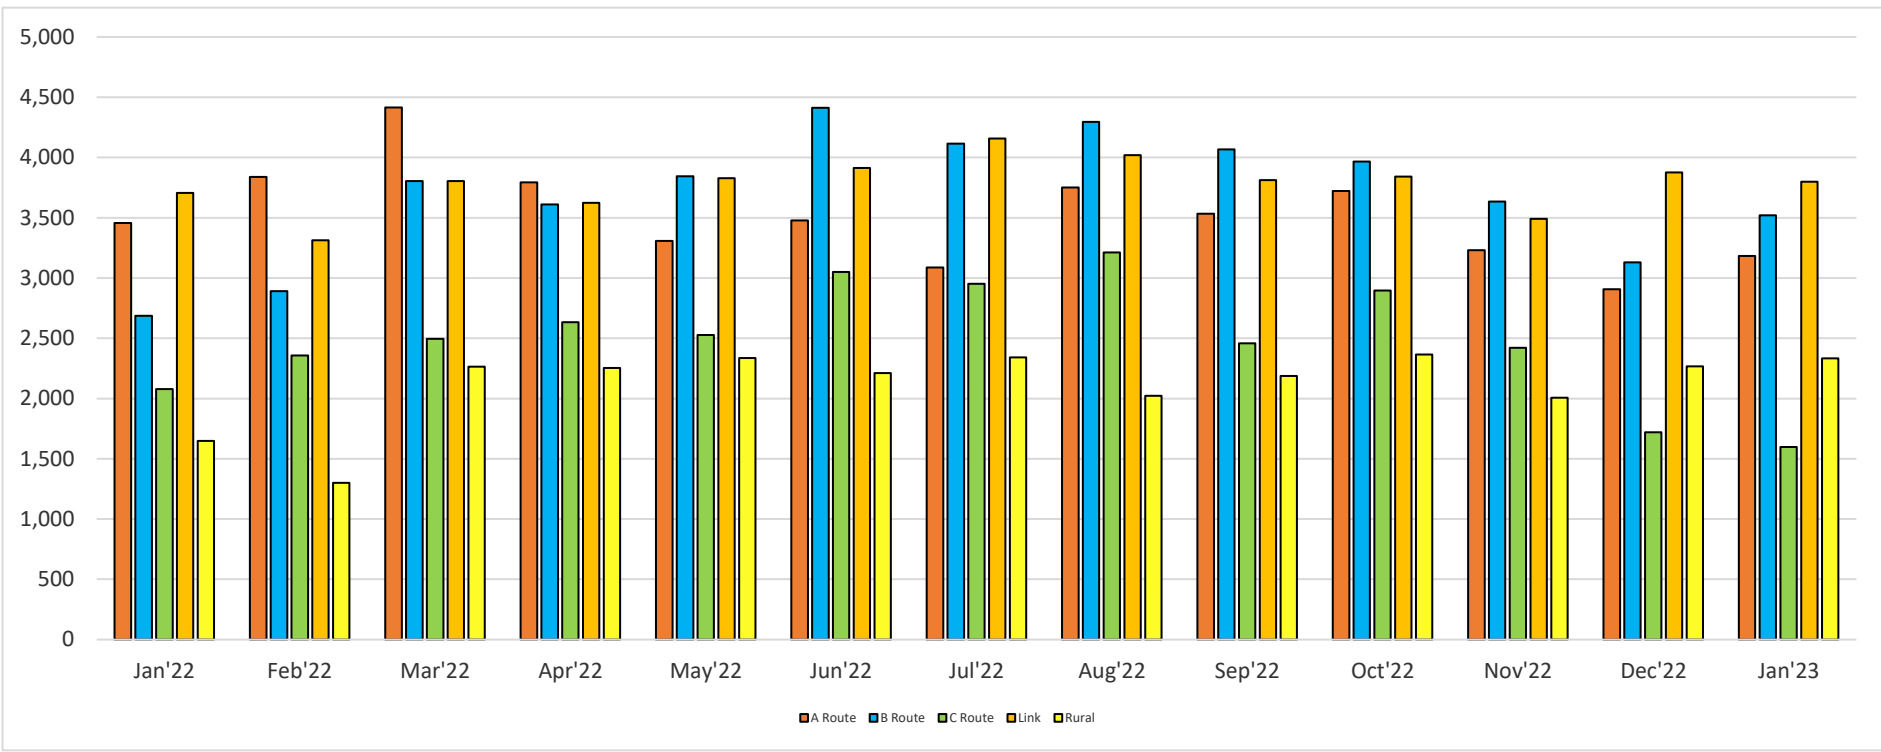

Fixed Route Yearly Citylink North

Fixed Route Yearly Comparison Combined