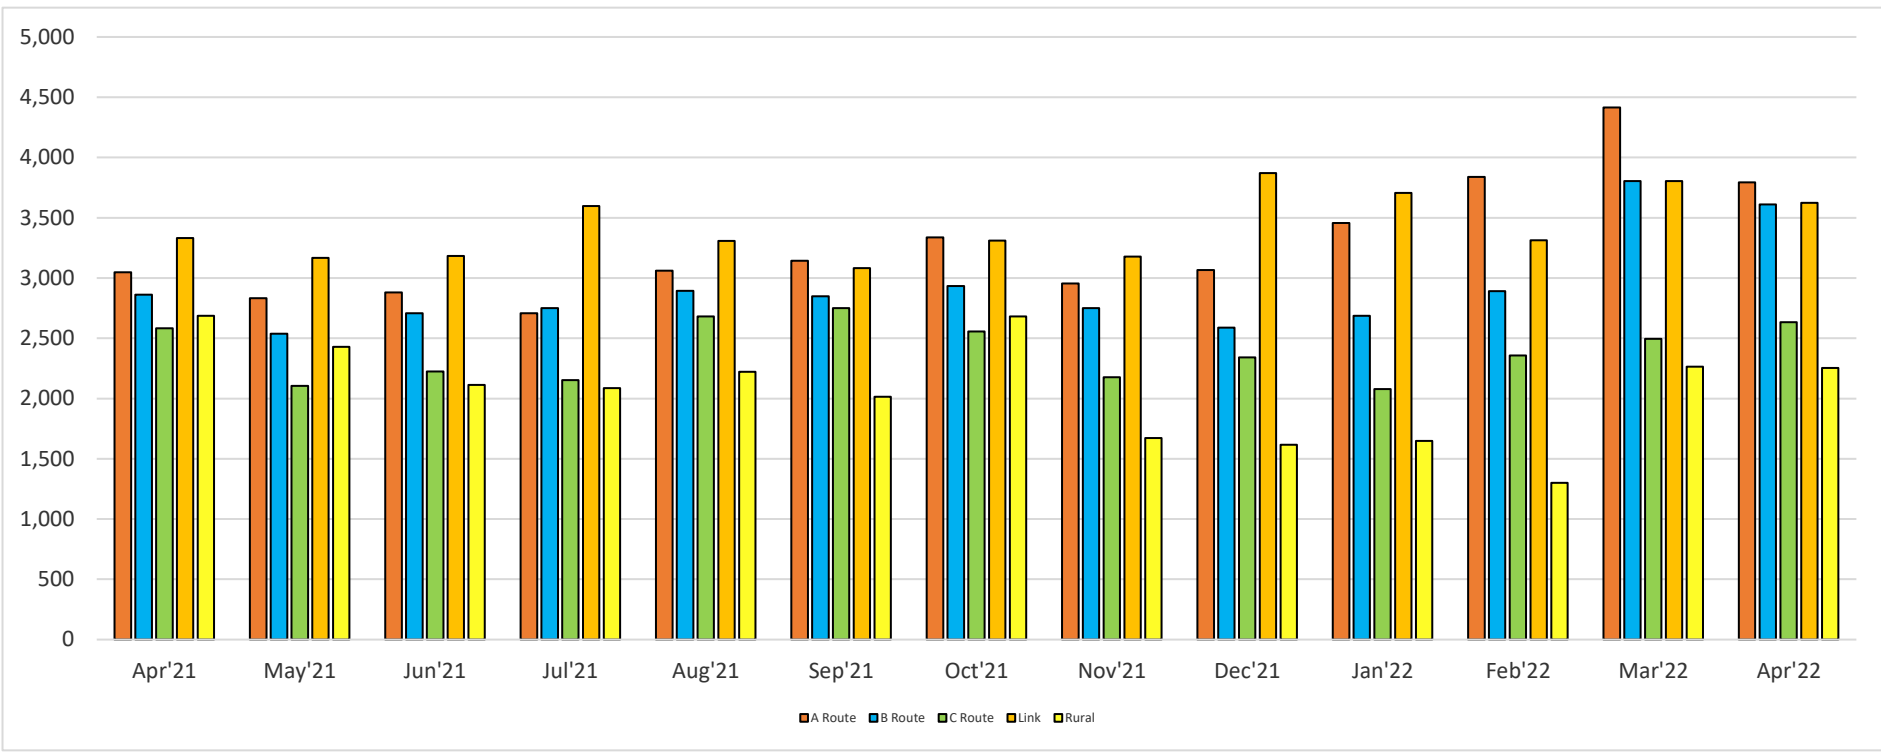

Fixed Route Yearly Citylink North

Fixed Route Yearly Comparison Combined