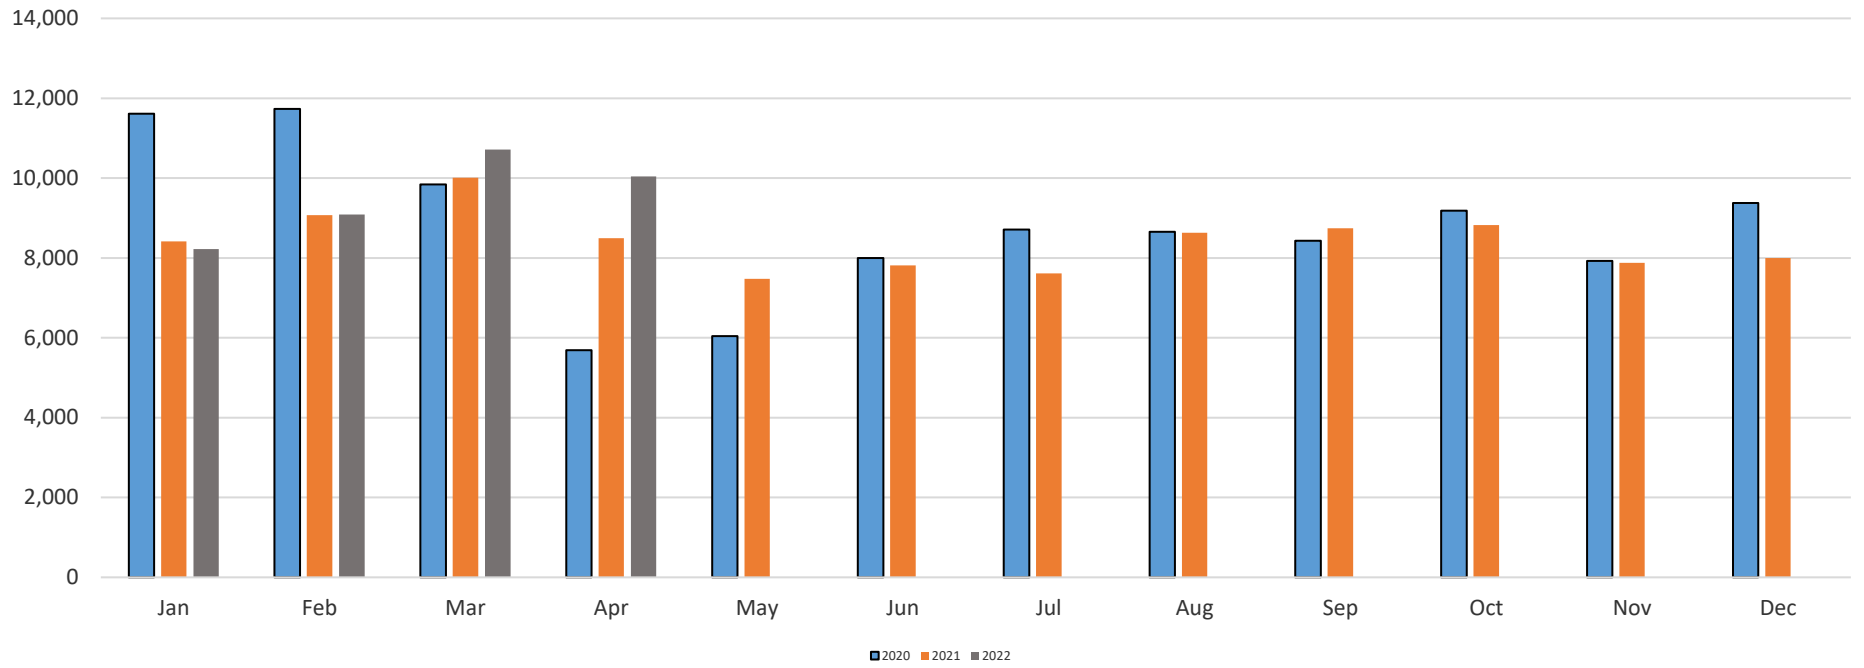

Fixed Route Yearly Citylink North

Fixed Route Yearly Comparison Combined