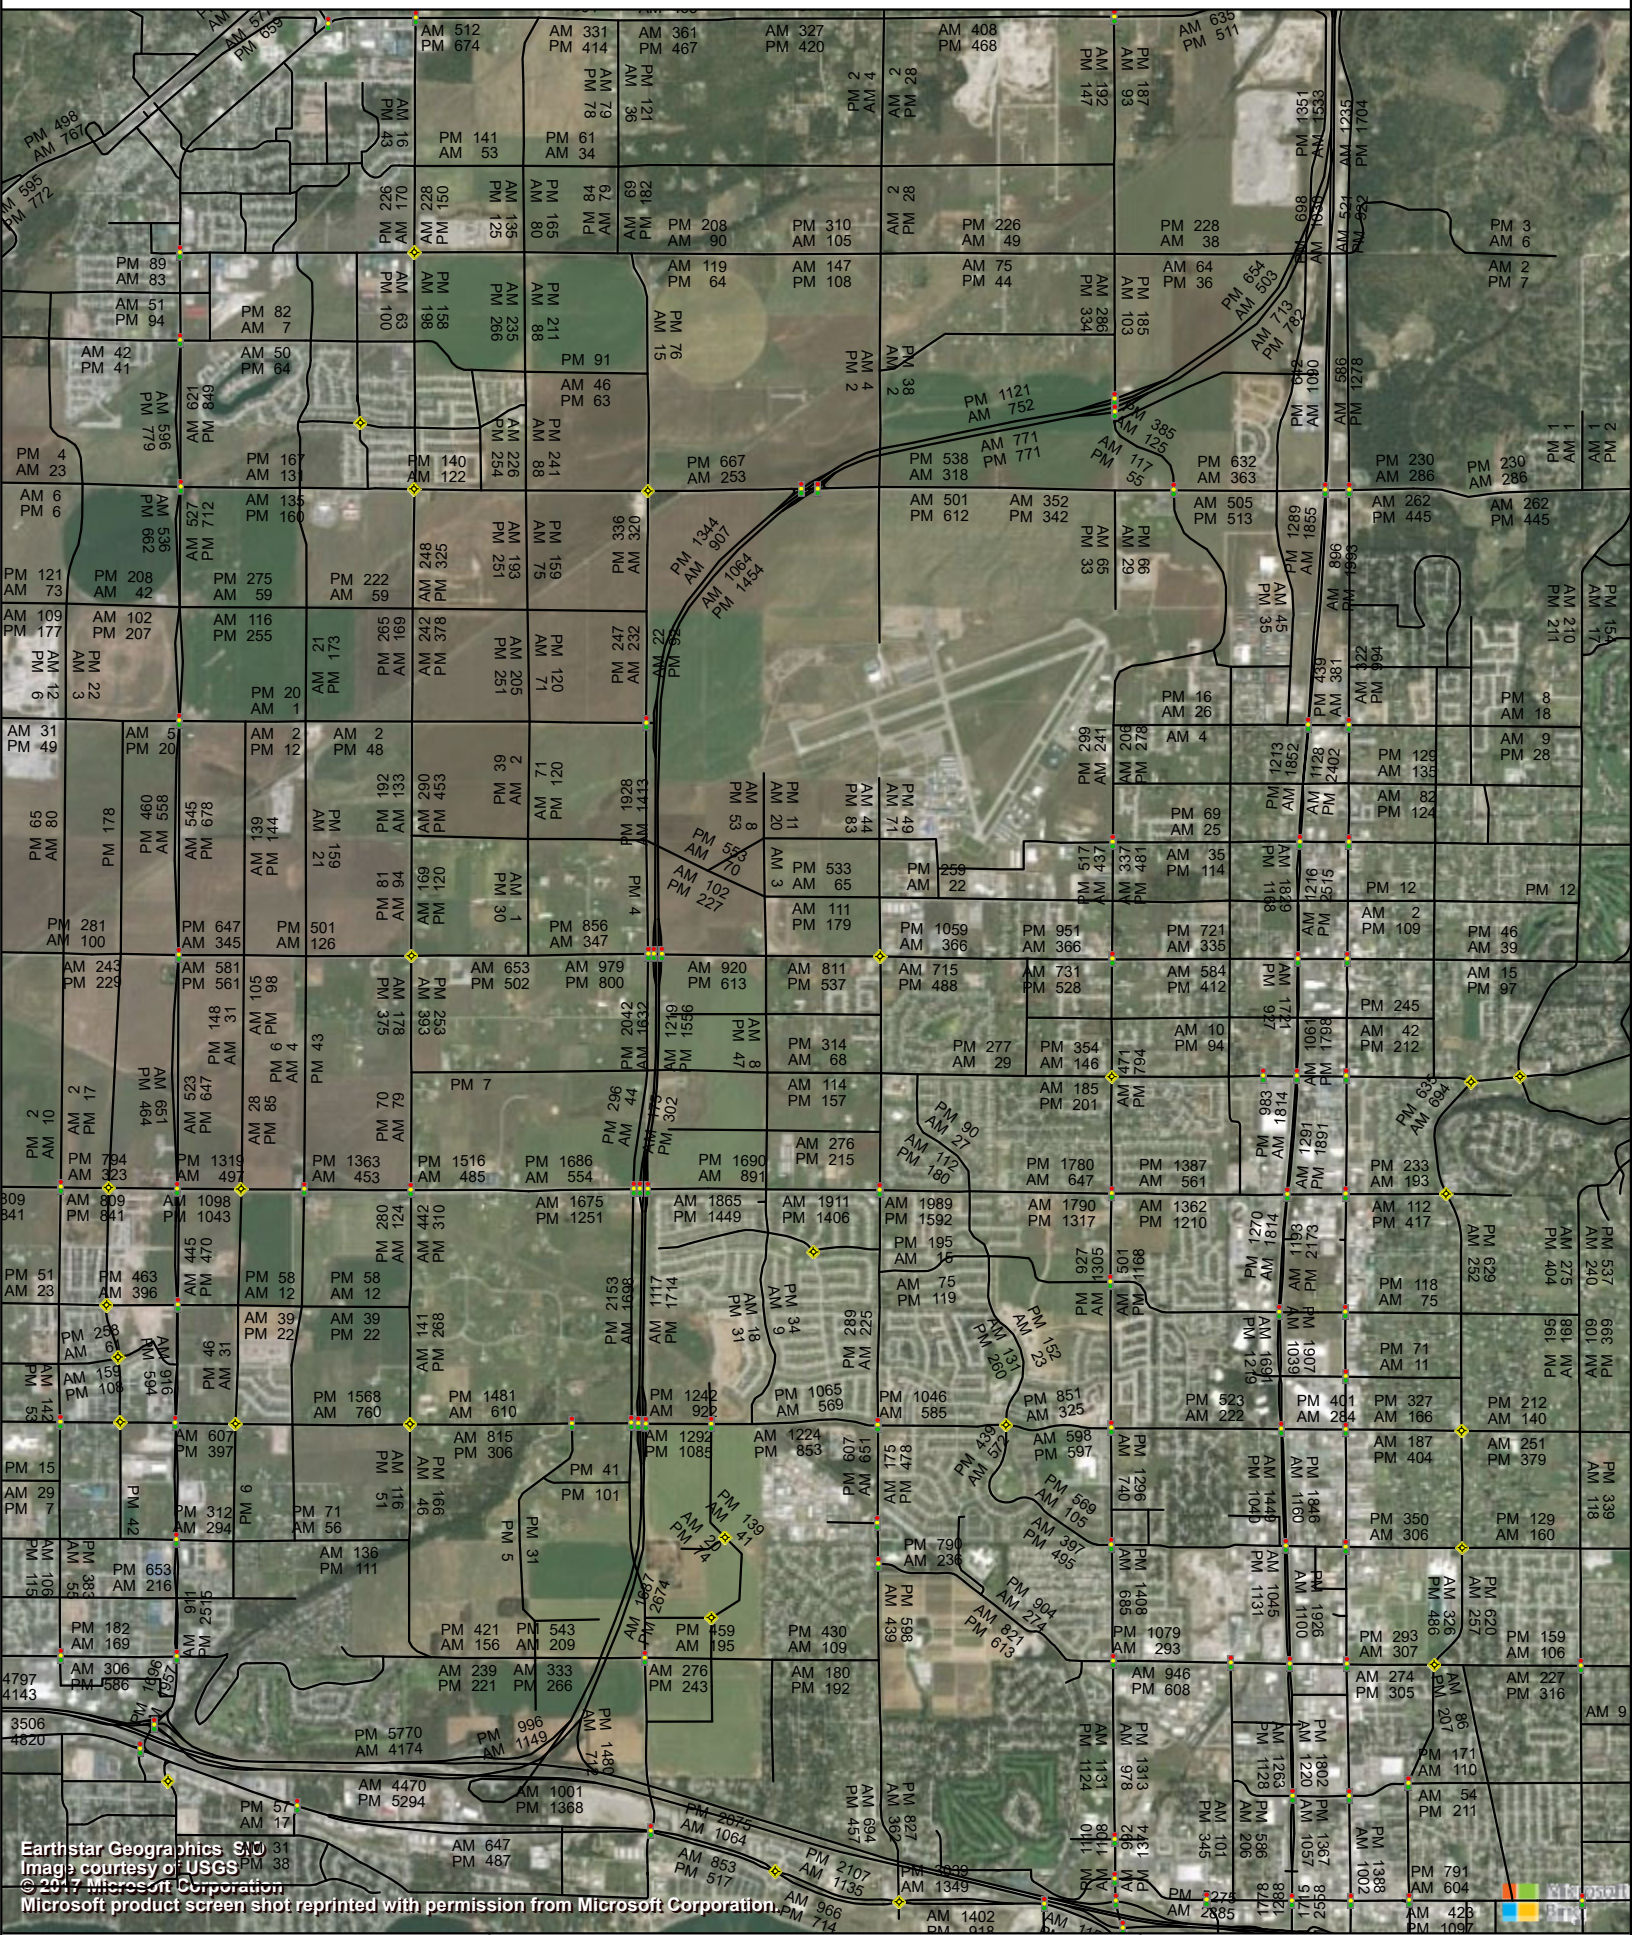

Huetter Corridor Update

2040 AM & PM Peak Hour Volumes

Earthstar Geographics, Inc. 31
Image courtesy of USGS
© 2017 Microsoft Corporation
Microsoft product screen shot reprinted with permission from Microsoft Corporation.