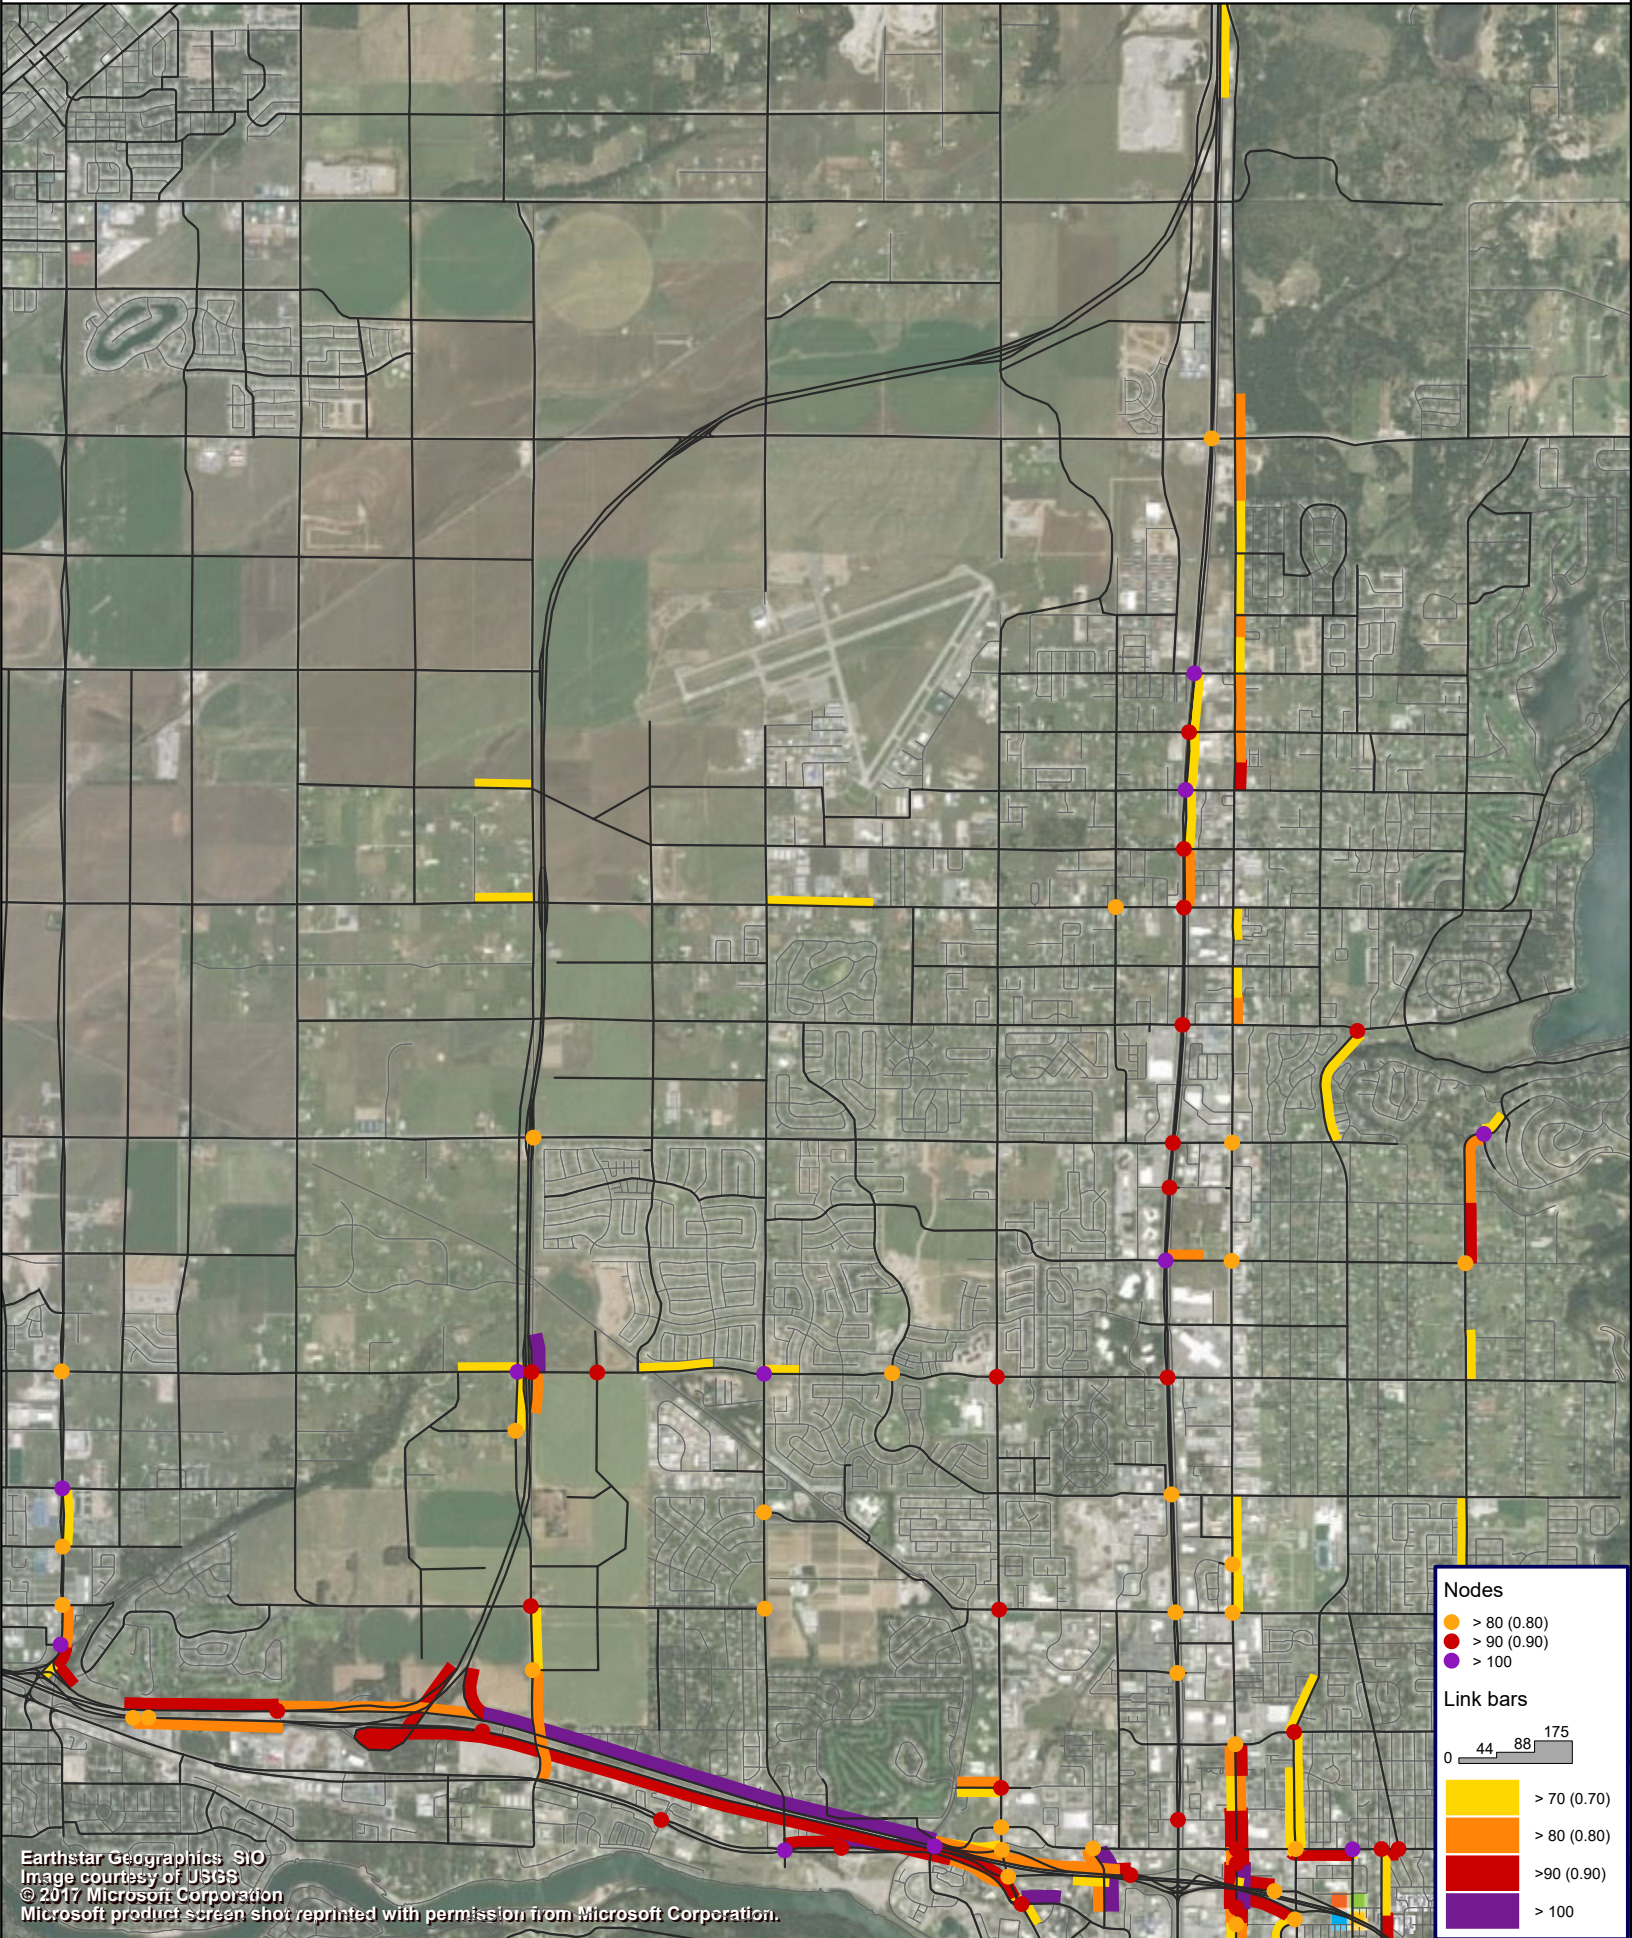

# Huetter Corridor Update

## 2040 PM Peak Hour Volume/Capacity Ratio >70%

Earthstar Geographics SIO  
 Image courtesy of USGS  
 © 2017 Microsoft Corporation  
 Microsoft product screen shot reprinted with permission from Microsoft Corporation.