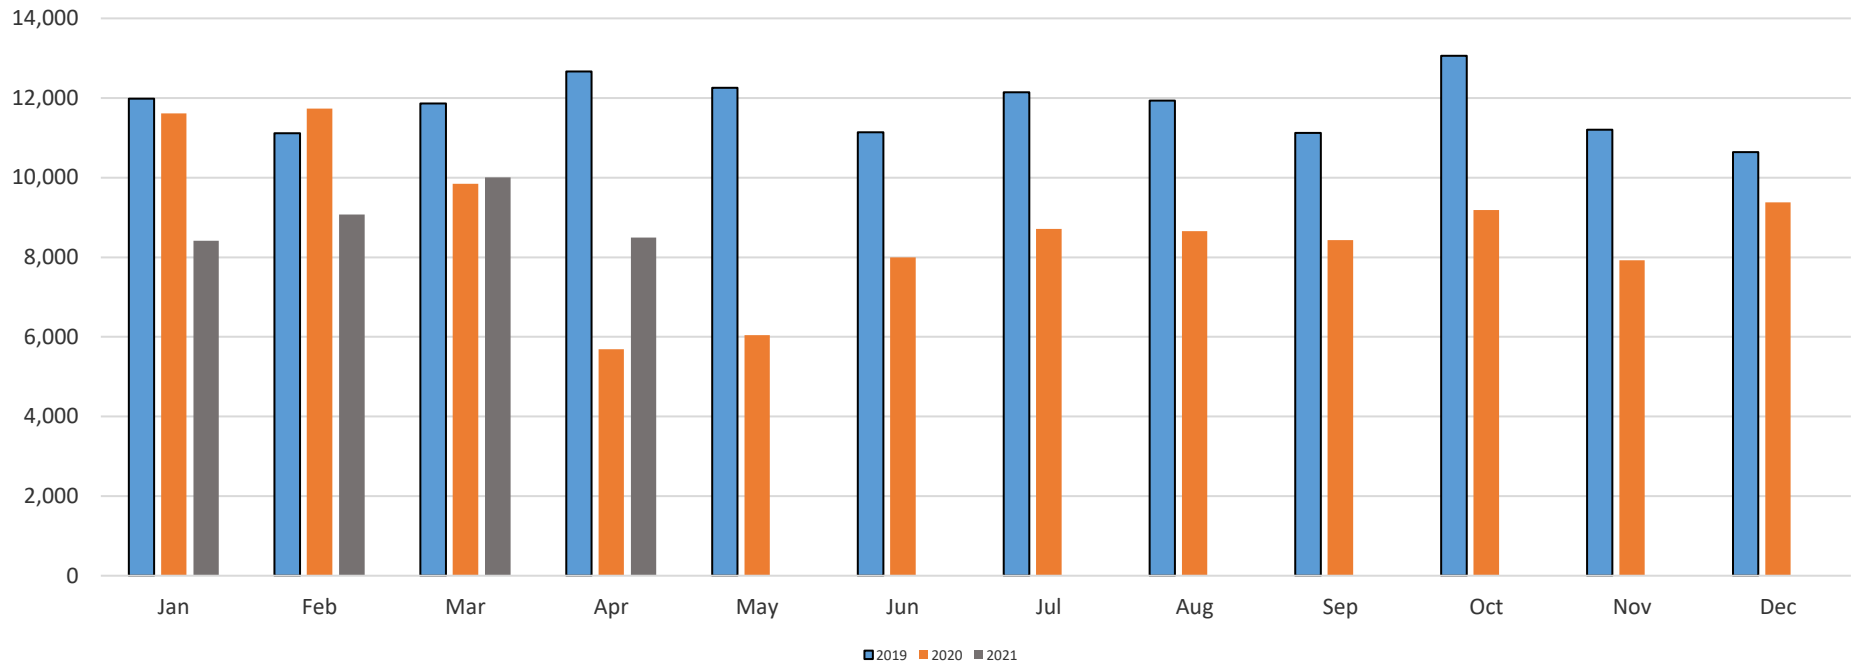

Fixed Route Yearly Citylink North

Fixed Route Yearly Comparison Combined