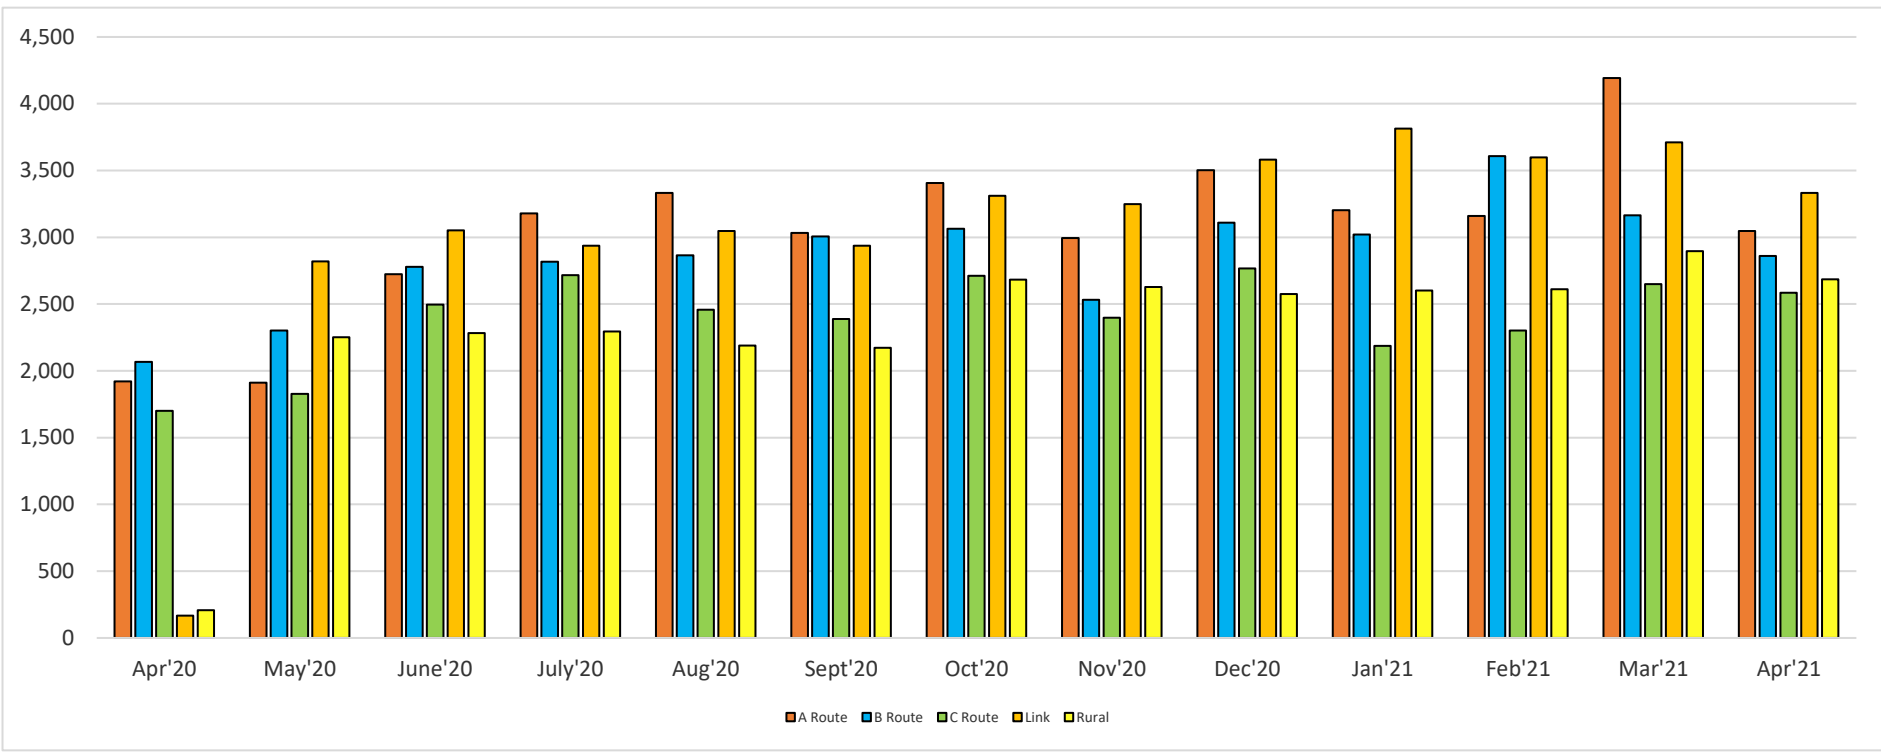

Fixed Route Yearly Citylink North

Fixed Route Yearly Comparison Combined