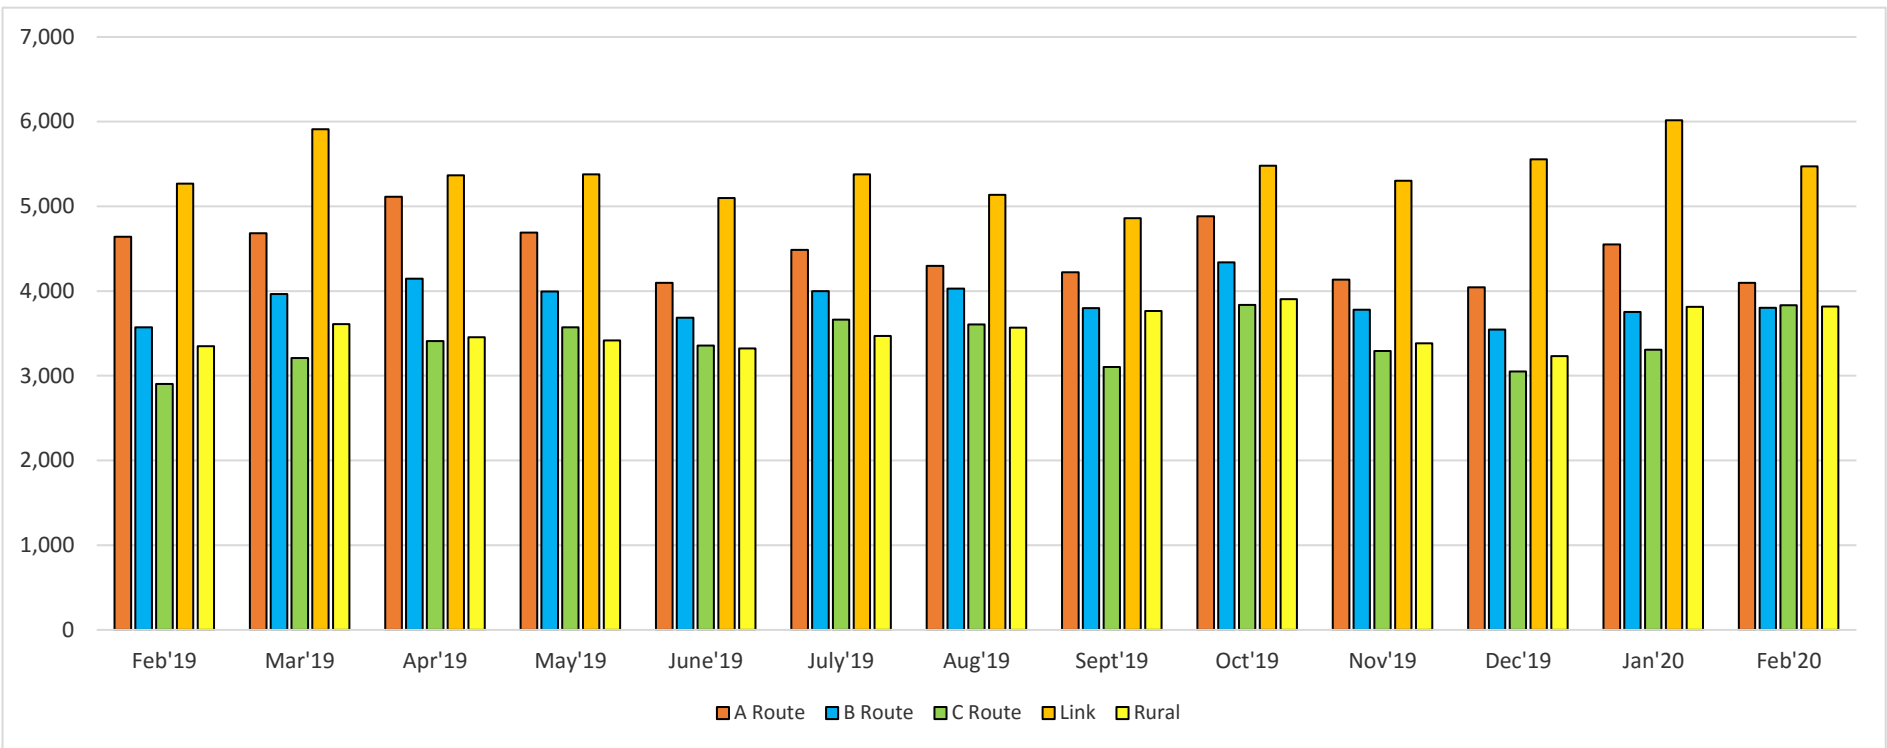

Fixed Route Yearly Citylink North

Fixed Route Yearly Comparison Combined