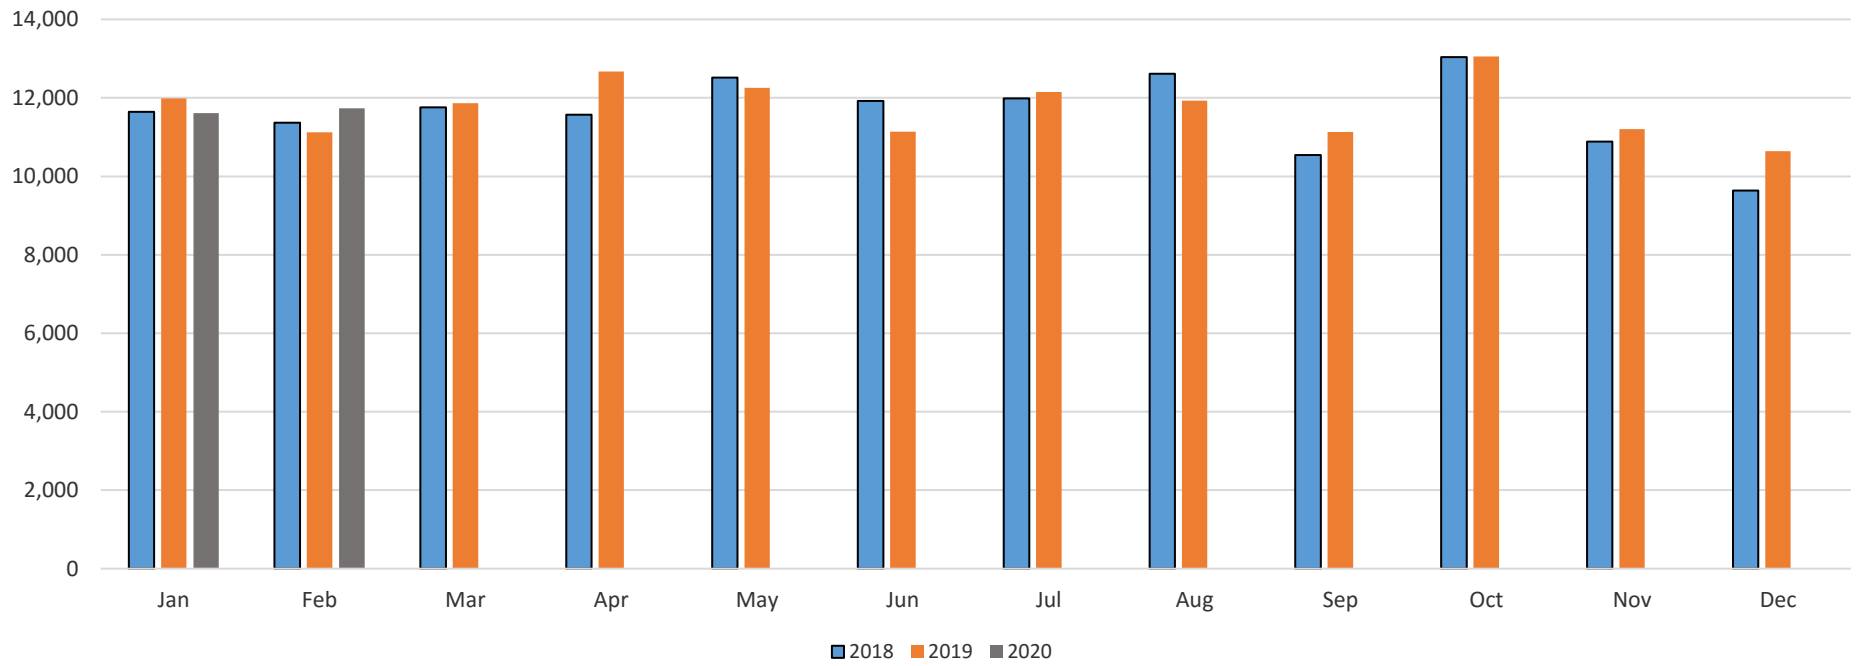

Fixed Route Yearly Citylink North

Fixed Route Yearly Comparison Combined