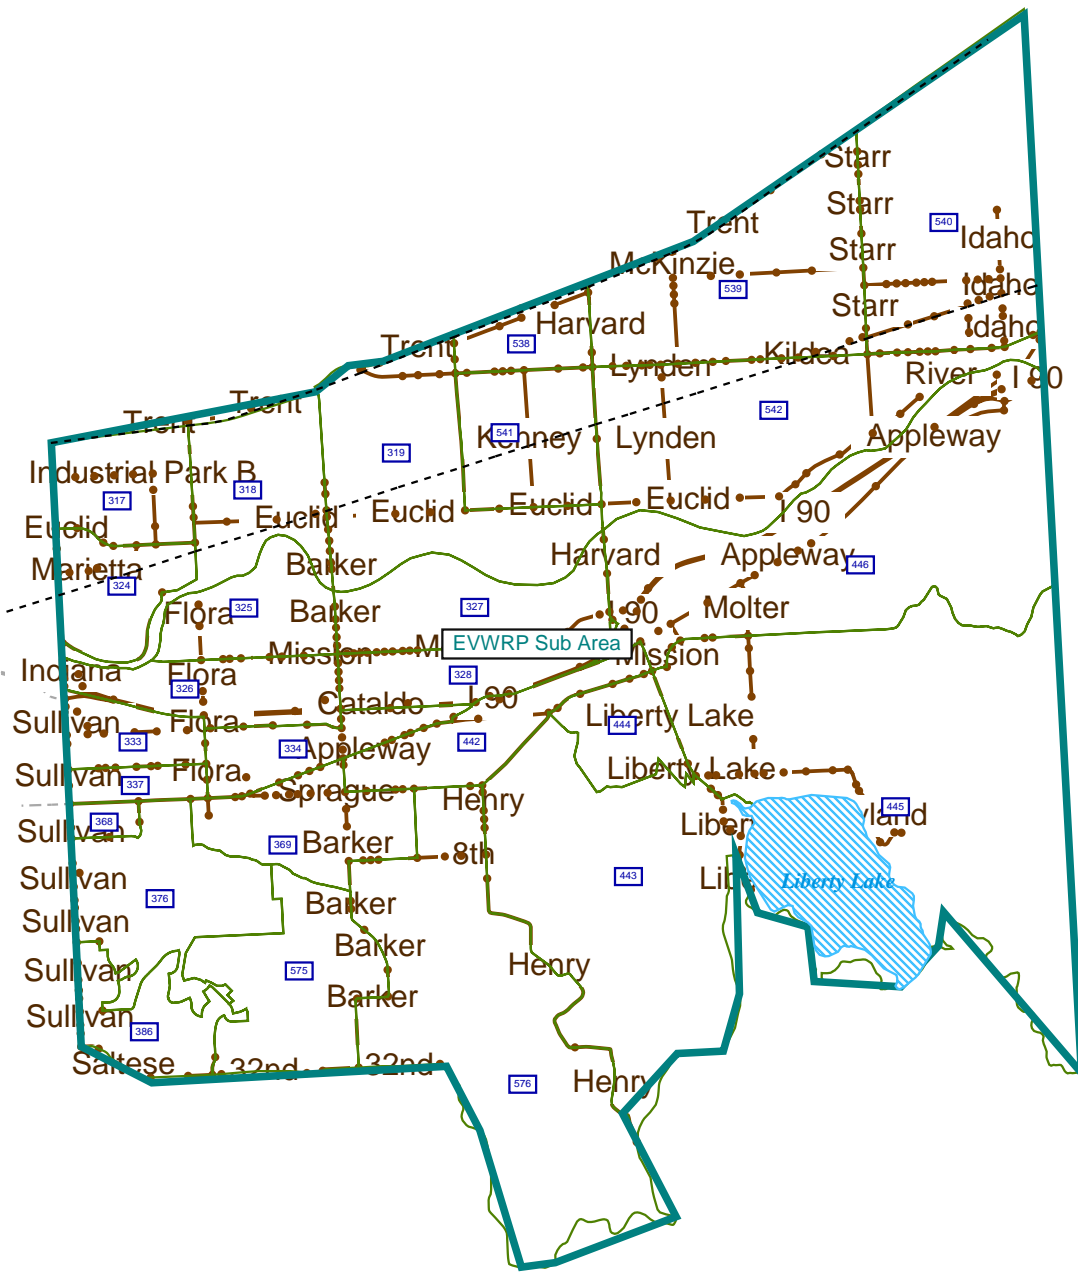

Spokane Regional Transportation Council

Legend

- Links
- Nodes
- Zones
- Number
- Territories

SRTC	EV/WRP Study Area	DRAFT
2005 Base Model	SRTC 2005 Subnetwork060407.ver	Created on: 06.06.2007